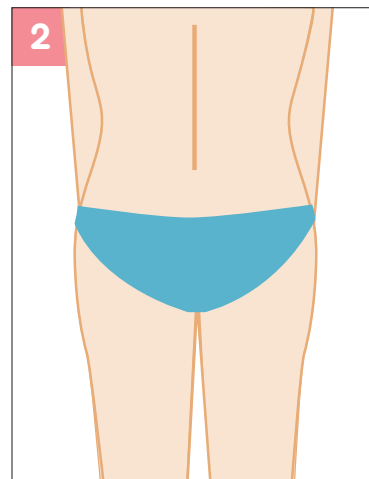

Tummy Tuck / Liposuction

Photo Requirements

- ✔ Take each photo in positions as shown below (plus any additional Liposuction areas if required)
- ✔ Clear, good quality photos with ample lighting
- ✔ These are NOT to be self taken
- ✔ Stand naturally and relaxed (do not push out stomach)
- ✔ Bra and underwear can be worn in photos
- ✔ Underwear sitting below pubic line (this is to determine the amount of excess skin)

Examples

Front

Back

Left Side

Right Side