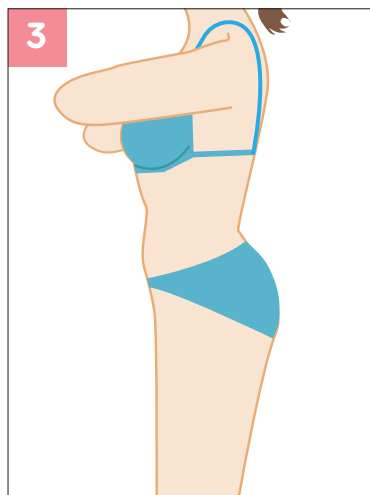

Tummy Tuck / Liposuction

Photo Requirements

- ✔ Take each photo in positions as shown below (plus any additional Liposuction areas if required)
- ✔ Clear, good quality photos with ample lighting
- ✔ These are NOT to be self taken
- ✔ Stand naturally and relaxed (do not push out stomach)
- ✔ Bra and underwear can be worn in photos
- ✔ Underwear sitting below pubic line (this is to determine the amount of excess skin)

Examples

Front

Back

Left Side

Right Side